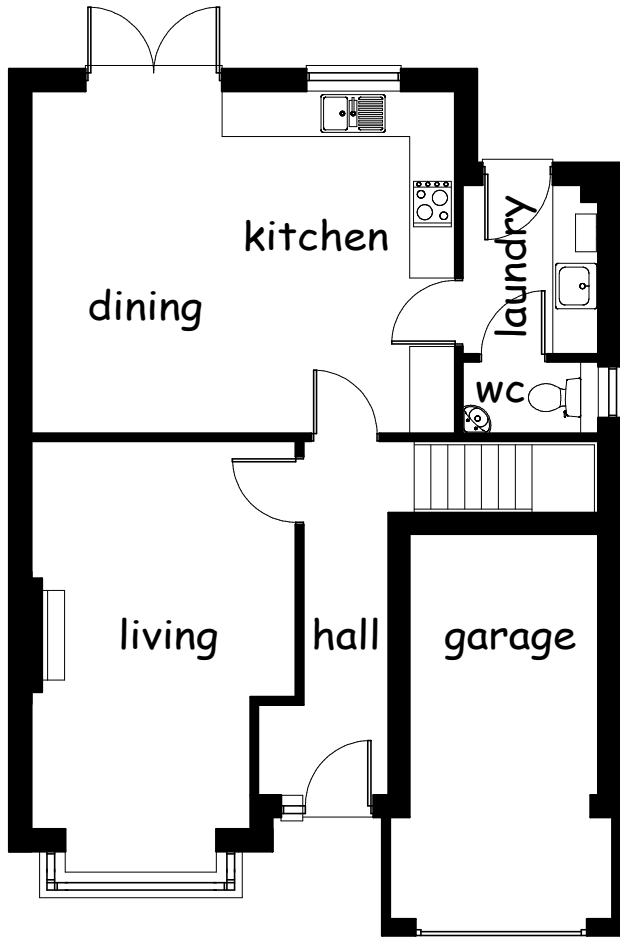

House Type Thames 2009

GROUND FLOOR

Living Room

16'9" x 11'5" (5100 x 3475mm)

Kitchen/Dining Room

18'3" x 14'8" (5575 x 4475mm)

Laundry

7'3" x 5'9" (2200 x 1775mm)

FIRST FLOOR

Bedroom 1

13'9" x 12'3" (4200 x 3750mm)

Bedroom 2

10'3" x 9'10" (3125 x 3000mm)

Bedroom 3

11'10" x 8'11" (3600 x 2725mm)

Bedroom 4

8'4" x 6'11" (2550 x 2100mm)