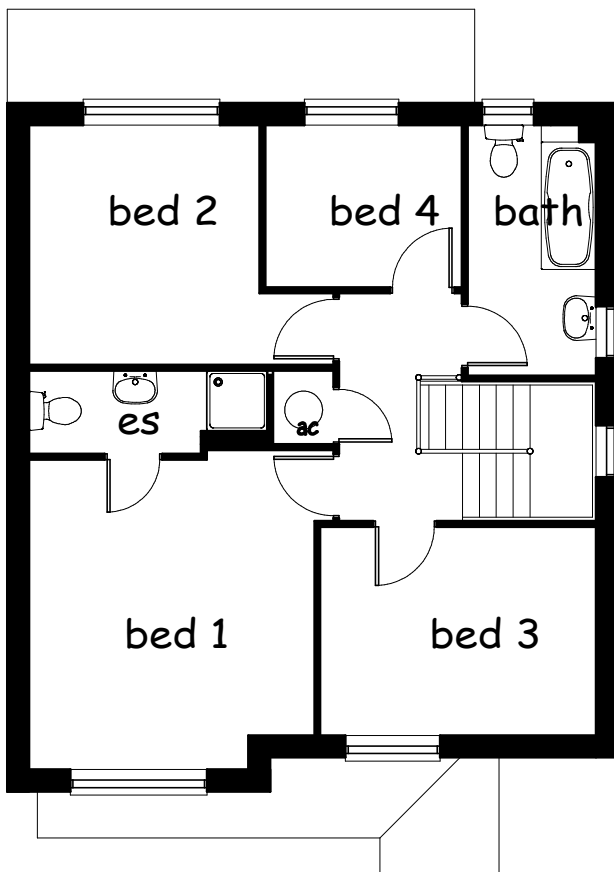

House Type Thames 2009

GROUND FLOOR

Living Room

16'9" x 11'5" (5100 x 3475mm)

Kitchen/Dining Room

18'3" x 14'8" (5575 x 4475mm)

Laundry

7'3" x 5'9" (2200 x 1775mm)

FIRST FLOOR

Bedroom 1

13'9" x 12'3" (4200 x 3750mm)

Bedroom 2

10'3" x 9'10" (3125 x 3000mm)

Bedroom 3

11'10" x 8'11" (3600 x 2725mm)

Bedroom 4

8'4" x 6'11" (2550 x 2100mm)