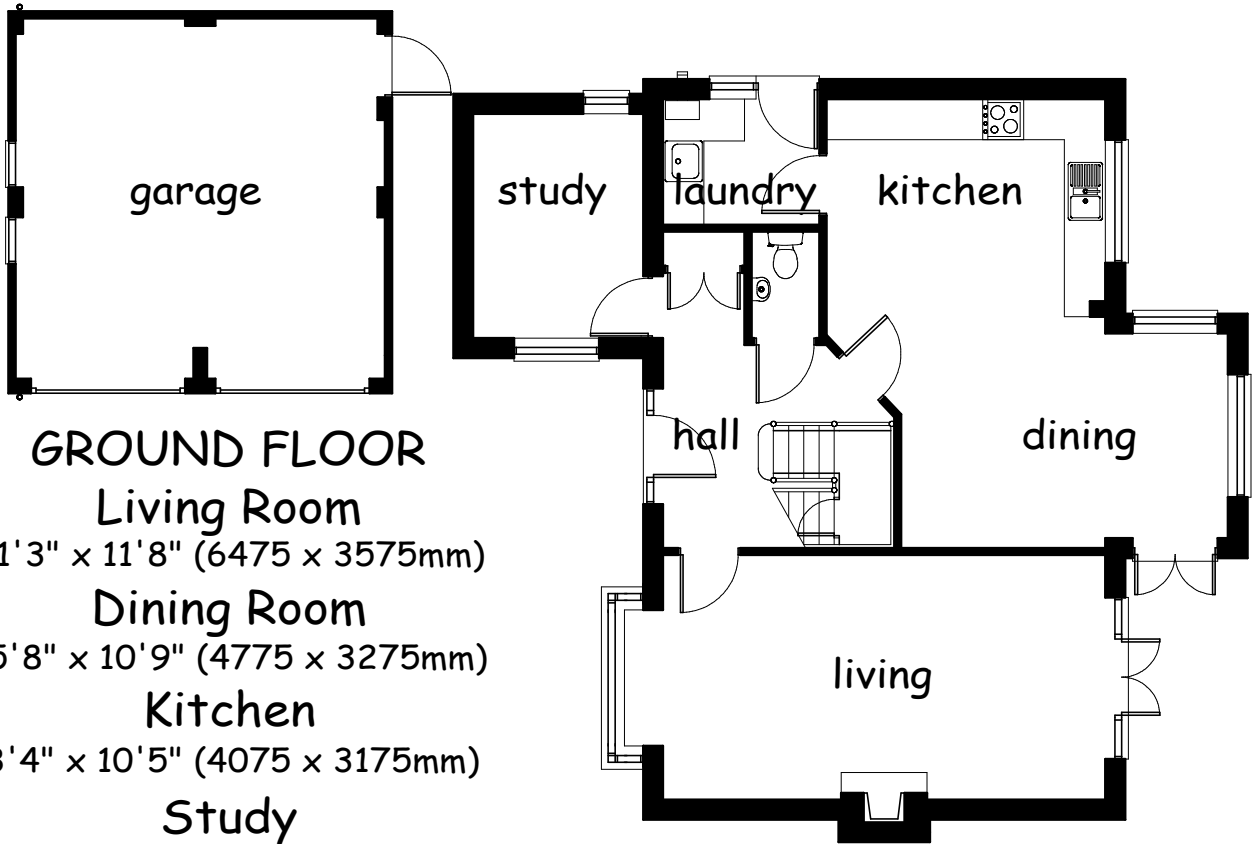

House Type Mayfair 2009

GROUND FLOOR

Living Room

21'3" x 11'8" (6475 x 3575mm)

Dining Room

15'8" x 10'9" (4775 x 3275mm)

Kitchen

13'4" x 10'5" (4075 x 3175mm)

Study

10'9" x 8'1" (3275 x 2475mm)

FIRST FLOOR

Bedroom 1

13'2" x 11'8" (4000 x 3575mm)

Bedroom 2

11'8" x 10'10" (3575 x 3300mm)

Bedroom 3

11'8" x 7'9" (3575 x 2375mm)

Bedroom 4

10'1" x 7'9" (3075 x 2375mm)